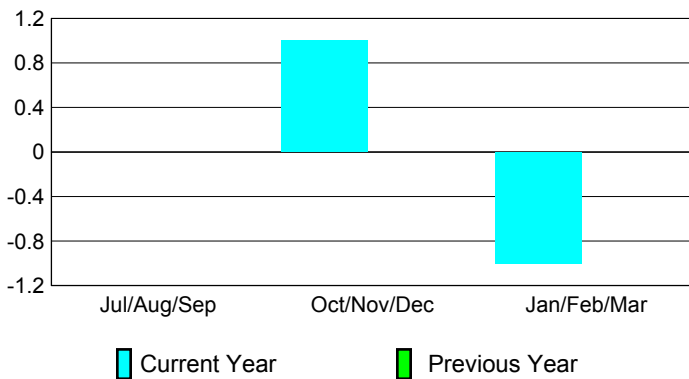

Comparison of Club Gain/Loss

Current Year Compared to the Previous Year