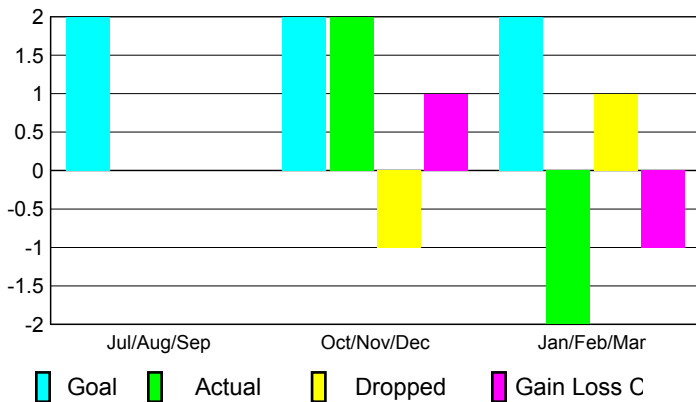

2008-2009 GMT Quarterly Report for District (or Undistricted) **District 380**

GMT: **PAUL CHOR HO FAN**

Location: **CHINA**

GMT CA: **5**

CLUBS

Club Results 2008-2009

Clubs 2007-2008

Month	New Club Goal	Actual New Clubs	Actual Dropped Clubs	Gain/Loss of Clubs	Gain/Loss of Clubs
Jul/Aug/Sep	2	0	0	0	0
Oct/Nov/Dec	2	2	-1	1	0
Jan/Feb/Mar	2	-2	1	-1	0
Totals	6	0	0	0	0

Club Results 2008-2009

Goal, New, Dropped, Gain/Loss