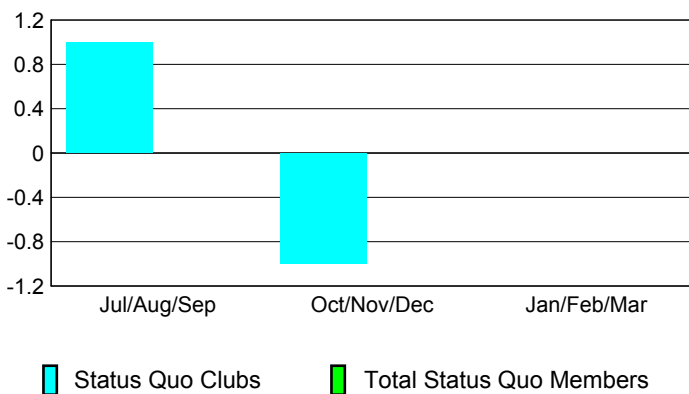

### Clubs 2007-2008

Month	New Club Goal	Actual New Clubs	Actual Dropped Clubs	Gain/Loss of Clubs	Gain/Loss of Clubs
Jul/Aug/Sep	2	0	0	0	0
Oct/Nov/Dec	2	2	-1	1	0
Jan/Feb/Mar	2	-2	1	-1	0
<b>Totals</b>	<b>6</b>	<b>0</b>	<b>0</b>	<b>0</b>	<b>0</b>

### Club Results 2008-2009

Goal, New, Dropped, Gain/Loss

### Comparison of Club Gain/Loss

Current Year Compared to the Previous Year

### YTD Status Quo Clubs 2008-2009

Status Quo Clubs Compared to Status Quo Members