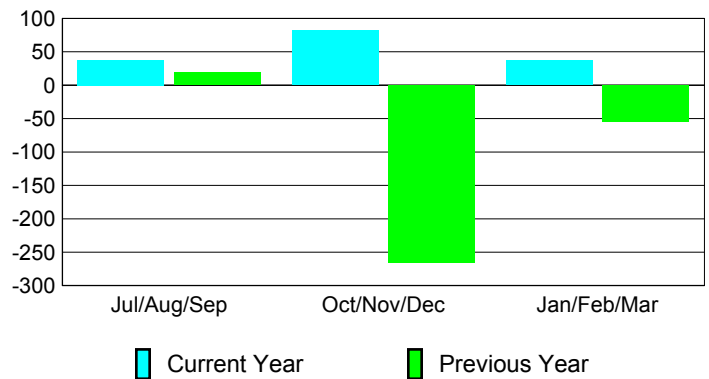

Comparison of Membership Gain/Loss

Current Year Compared to the Previous Year